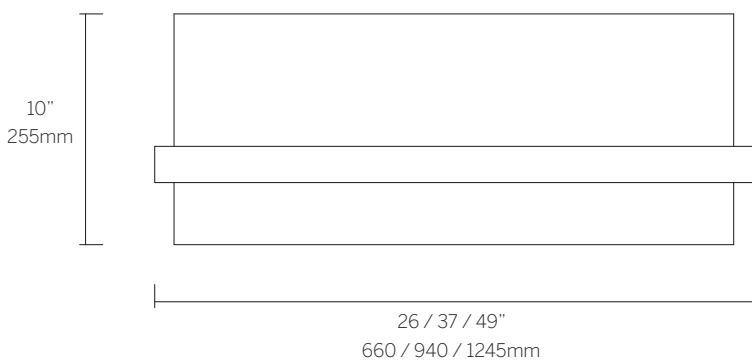

Wing

Wing provides glare-free indirect illumination when mounted horizontally. It is perfect for stairways and corridors with open ceilings.

Notes

- ¹Nominal lumens
- ²82 CRI standard / 90 CRI available
- ³Reflector is painted white - RAL 9010, 30% Gloss.

For up to date technical information, refer to almlighting.com

Model 1820

1820

Type

W Wall

W

Size

26 26"
37 37"
49 49"
Custom

Wattage¹

26"
L 6W (800lm)
M 12W (1486lm)
H 20W (2348lm)
37"
L 9W (1133lm)
M 17W (2106lm)
H 28W (3326lm)
49"
L 12W (1533lm)
M 23W (2848lm)
H 38W (4500lm)

Color Temp²

827 2700
830 3000
835 3500
840 4000

Voltage