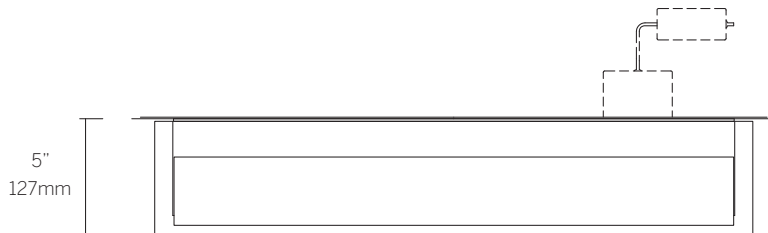

Wing

Wing provides glare-free indirect illumination when mounted horizontally. It is perfect for stairways and corridors with open ceilings.

Notes

- ¹Nominal lumens
- ²82 CRI standard / 90 CRI available
- ³Reflector is painted white - RAL 9010, 30% Gloss.

For up to date technical information, refer to almlighting.com

Model 1820

1820

Type

W Wall

W

Size

26 26"
37 37"
49 49"
Custom

Wattage¹

26"
L 6W (800lm)
M 12W (1486lm)
H 20W (2348lm)
37"
L 9W (1133lm)
M 17W (2106lm)
H 28W (3326lm)
49"
L 12W (1533lm)
M 23W (2848lm)
H 38W (4500lm)

Color Temp²

827 2700
830 3000
835 3500
840 4000

Voltage