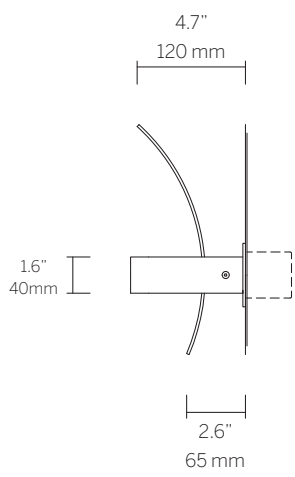

Wing

Wing provides glare-free indirect illumination when mounted horizontally. It is perfect for stairways and corridors with open ceilings.

Notes

- ¹Nominal lumens
- ²82 CRI standard / 90 CRI available
- ³Reflector is painted white - RAL 9010, 30% Gloss.

For up to date technical information, refer to almlighting.com

Model 1820

1820

Type

W Wall

W

Size

26 26"
37 37"
49 49"
Custom

Wattage¹

26"
L 6W (800lm)
M 12W (1486lm)
H 20W (2348lm)
37"
L 9W (1133lm)
M 17W (2106lm)
H 28W (3326lm)
49"
L 12W (1533lm)
M 23W (2848lm)
H 38W (4500lm)

Color Temp²

827 2700
830 3000
835 3500
840 4000

Voltage