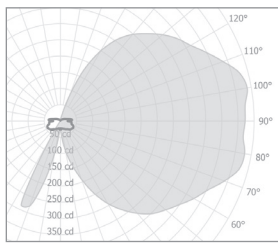

Wing

Wing provides glare-free indirect illumination when mounted horizontally. It is perfect for stairways and corridors with open ceilings.

Notes

- ¹Nominal lumens
- ²82 CRI standard / 90 CRI available
- ³Reflector is painted white - RAL 9010, 30% Gloss.

For up to date technical information, refer to almlighting.com

Model 1820

1820

Type

W Wall

W

Size

26 26"
37 37"
49 49"
Custom

Wattage¹

26"
L 6W (800lm)
M 12W (1486lm)
H 20W (2348lm)
37"
L 9W (1133lm)
M 17W (2106lm)
H 28W (3326lm)
49"
L 12W (1533lm)
M 23W (2848lm)
H 38W (4500lm)

Color Temp²

827 2700
830 3000
835 3500
840 4000

Voltage