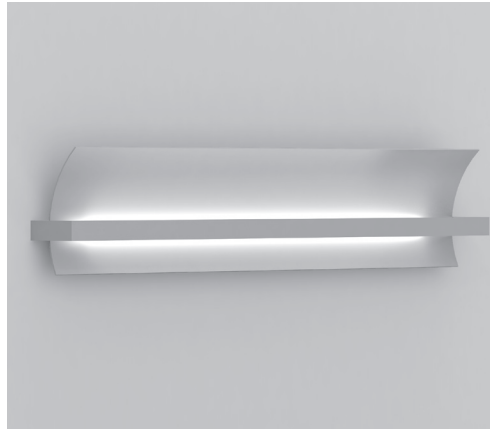

Wing

Wing provides glare-free indirect illumination when mounted horizontally. It is perfect for stairways and corridors with open ceilings.

Notes

- ¹Nominal lumens
- ²82 CRI standard / 90 CRI available
- ³Reflector is painted white - RAL 9010, 30% Gloss.

For up to date technical information, refer to almlighting.com

Model 1820

1820

Type

W Wall

W

Size

26 26"
37 37"
49 49"
Custom